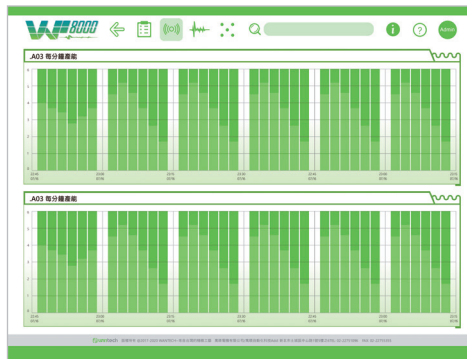

# INTEGRATED MONITORING CLOUD SYSTEM

Web Login

Equipment grouping card

Real-time data card for production line

RESPONSIVE SYSTEM, ACCESSIBLE ON DESKTOPS, TABLETS, AND MOBILE PHONES VIA LOGIN URL

Capacity curve card

Module alarm status card

Mobile Login Screen

Equipment Grouping

Real-time Data

Capacity Curve

Module Alarm Status

24-HOUR LINE ABNORMAL WARNING RECORD AND PUSH NOTIFICATION.